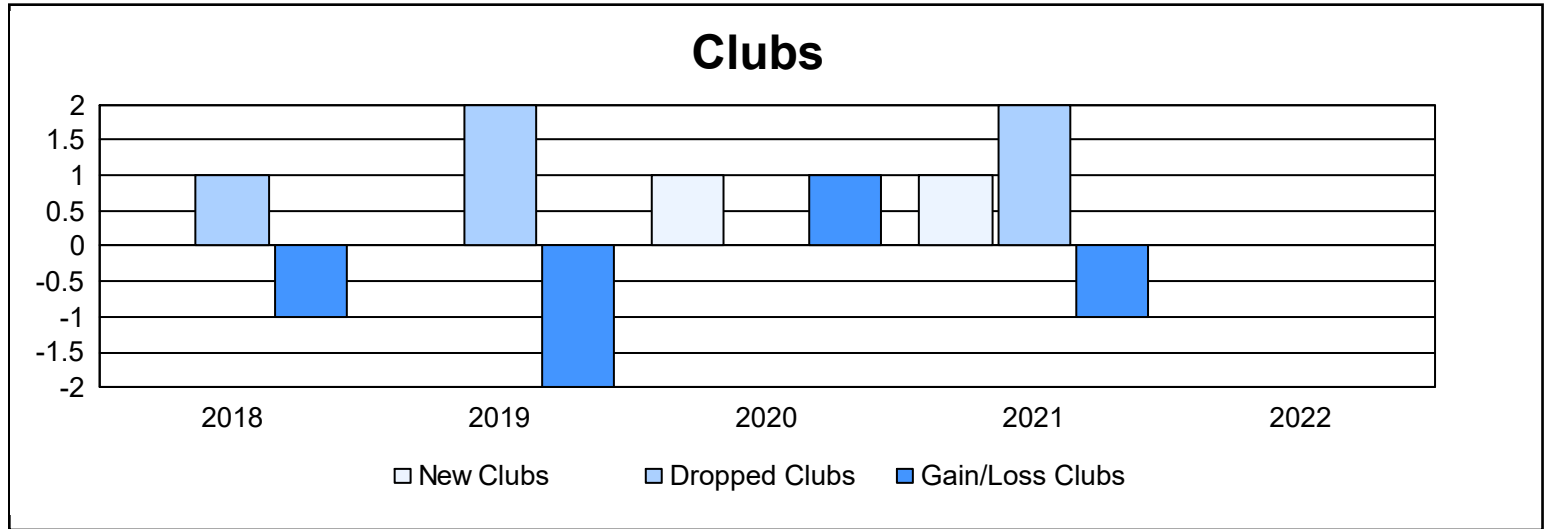

Year	New Clubs	Dropped Clubs	Gain/ Loss Clubs	New Members	Charter Members	Reinstate Members	Transfer Members	Total Member Added	Total Members Dropped	Gain/ Loss Members
2017-2018	0	1	-1	136	3	11	8	158	256	-98
2018-2019	0	2	-2	93	1	3	3	100	202	-102
2019-2020	1	0	1	44	31	3	8	86	102	-16
2020-2021	1	2	-1	58	7	4	3	72	130	-58
2021-2022	0	0	0	150	15	4	4	173	134	39
<b>Average</b>	<b>0</b>	<b>1</b>	<b>-1</b>	<b>96</b>	<b>11</b>	<b>5</b>	<b>5</b>	<b>118</b>	<b>165</b>	<b>-47</b>

### Membership Composition June 2022 Cumulative