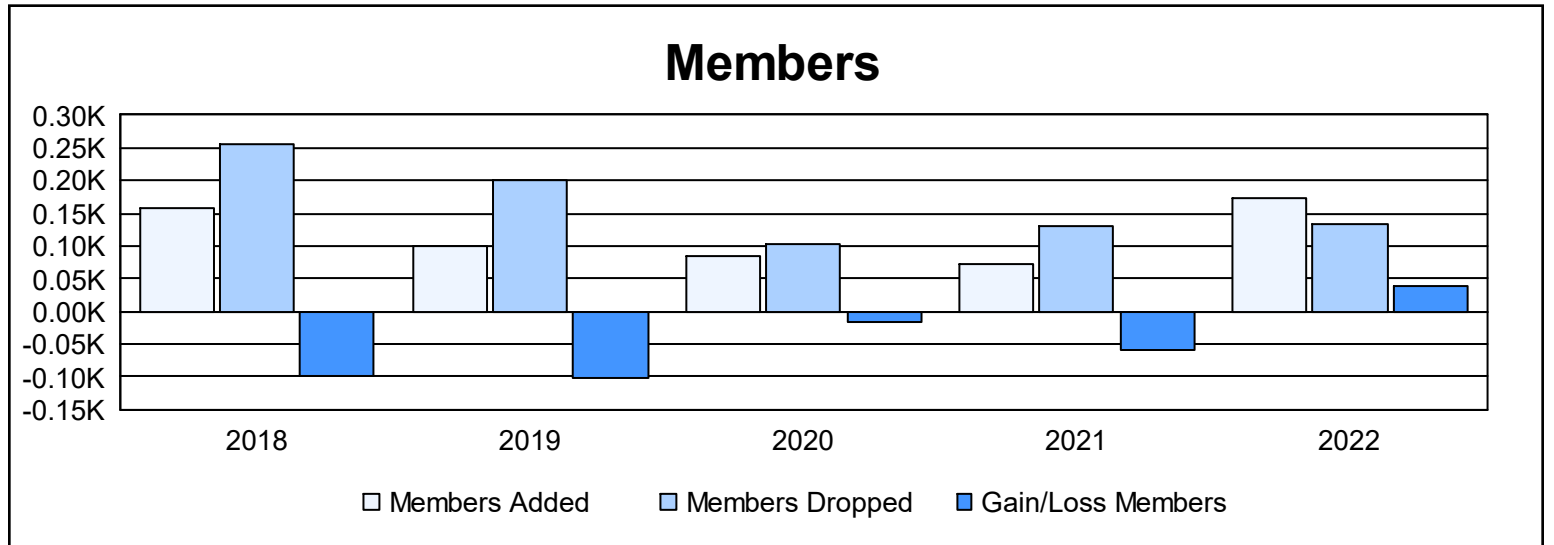

Year	New Clubs	Dropped Clubs	Gain/ Loss Clubs	New Members	Charter Members	Reinstate Members	Transfer Members	Total Member Added	Total Members Dropped	Gain/ Loss Members
2017-2018	0	1	-1	136	3	11	8	158	256	-98
2018-2019	0	2	-2	93	1	3	3	100	202	-102
2019-2020	1	0	1	44	31	3	8	86	102	-16
2020-2021	1	2	-1	58	7	4	3	72	130	-58
2021-2022	0	0	0	150	15	4	4	173	134	39
<b>Average</b>	<b>0</b>	<b>1</b>	<b>-1</b>	<b>96</b>	<b>11</b>	<b>5</b>	<b>5</b>	<b>118</b>	<b>165</b>	<b>-47</b>

### Membership Composition June 2022 Cumulative